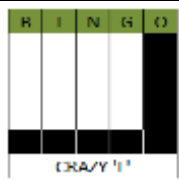

**THURSDAYS
6:00 PM**

\$20

GAME 1

REGULAR OR 4-CORNER BINGO

BLUE 3-FACE SHEET

GAME 6

REGULAR OR 4-CORNER BINGO

GRAY 3-FACE SHEET

GAME 2

POSTAGE STAMP
ANY CORNER

ORANGE 3-FACE SHEET

GAME 7

CRAZY 'L'
ANY DIRECTION

OLIVE 3-FACE SHEET

GAME 3

REGULAR OR 4-CORNER BINGO

GREEN 3-FACE SHEET

GAME 8

DOUBLE BINGO
2 REGULAR OR REG & 4-CORNER

BROWN 3-FACE SHEET

GAME 4

LETTER 'X'

YELLOW 3-FACE SHEET

GAME 9

REGULAR OR 4-CORNER BINGO

RED 3-FACE SHEET

GAME 5

**** \$500 COVERALL ****

ADDITIONAL 3-FACE SHEETS \$2
FULL CARD / COVERALL

CONSOLATION PRIZE \$100 9-MILE BREWING GIFT CARD

PINK 3-FACE SHEET

GAME 10