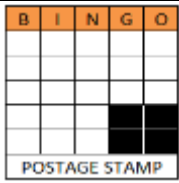

**THURSDAYS
6:00 PM**

\$20

GAME 1

REGULAR OR 4-CORNER BINGO

BLUE 3-FACE SHEET

GAME 6

REGULAR OR 4-CORNER BINGO

GRAY 3-FACE SHEET

GAME 2

POSTAGE STAMP
ANY CORNER

ORANGE 3-FACE SHEET

GAME 7

CRAZY 'L'
ANY DIRECTION

OLIVE 3-FACE SHEET

GAME 3

REGULAR OR 4-CORNER BINGO